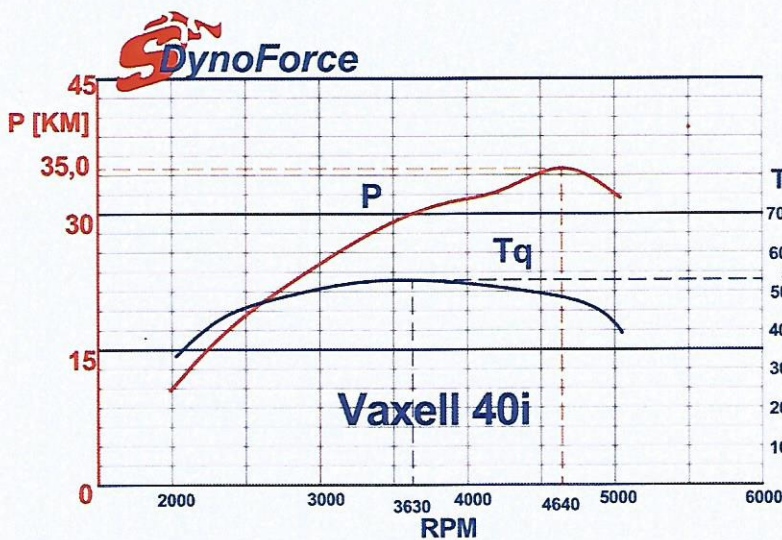

Engine VAXELL 40i - 35 PS

Max power 35 hp
Weight 34,6 kg
TBO 1500 h
Reduction gear 1:1,77
(helical gears)
RPM 2620 1/min
Price TBA

THE INFORMATIONS CONTAINED
 IN THIS DRAWINGS ARE THE SOLE
 PROPERTY OF SWIATEK.