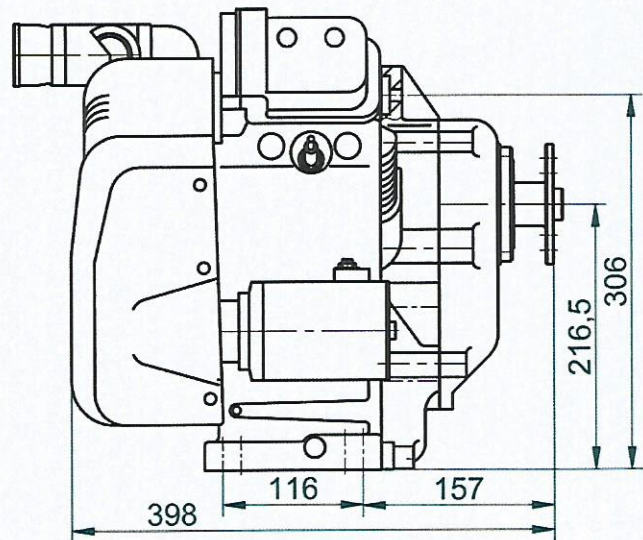

Engine VAXELL 40i - 35 PS

Max power 35 hp
Weight 34,6 kg
TBO 1500 h
Reduction gear 1:1,77
(helical gears)
RPM 2620 1/min
Price TBA

THE INFORMATIONS CONTAINED
 IN THIS DRAWINGS ARE THE SOLE
 PROPERTY OF SWIATEK.