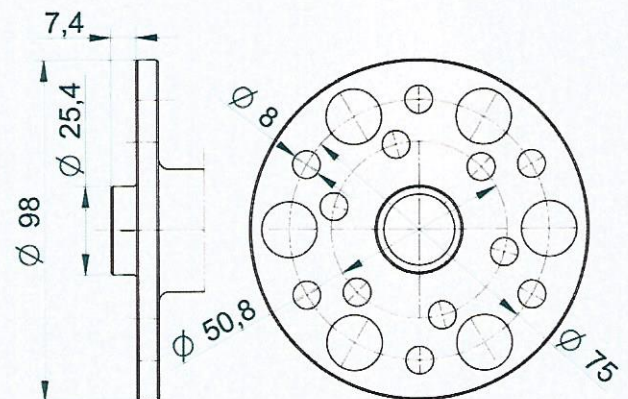

Engine VAXELL 40i - 35 PS

Max power 35 hp
Weight 34,6 kg
TBO 1500 h
Reduction gear 1:1,77
(helical gears)
RPM 2620 1/min
Price TBA

THE INFORMATIONS CONTAINED
 IN THIS DRAWINGS ARE THE SOLE
 PROPERTY OF SWIATEK.