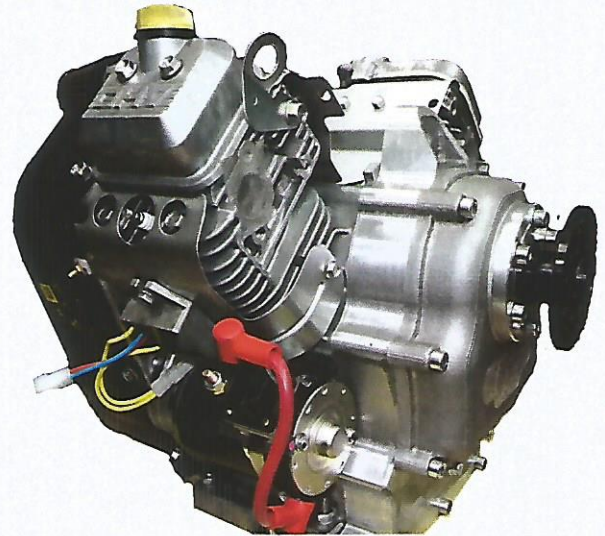

Engine VAXELL 40i - 35 PS

Max power 35 hp
Weight 34,6 kg
TBO 1500 h
Reduction gear 1:1,77
(helical gears)
RPM 2620 1/min
Price TBA

THE INFORMATIONS CONTAINED
 IN THIS DRAWINGS ARE THE SOLE
 PROPERTY OF SWIATEK.