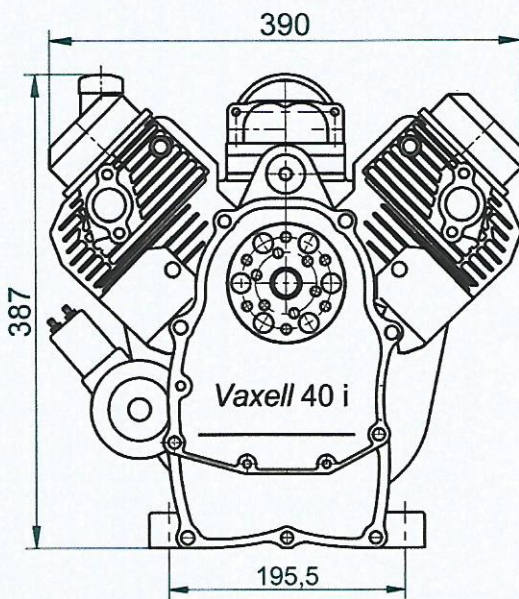

Engine VAXELL 40i - 35 PS

Max power 35 hp
Weight 34,6 kg
TBO 1500 h
Reduction gear 1:1,77
(helical gears)
RPM 2620 1/min
Price TBA

THE INFORMATIONS CONTAINED
 IN THIS DRAWINGS ARE THE SOLE
 PROPERTY OF SWIATEK.